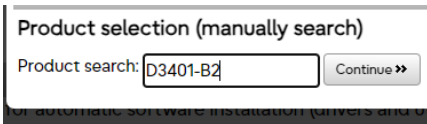

4. Click "Select Operating System and select "Windows 7 x64"

5. Select "Audio" and the latest version "6.0.8924.1 - 64 bit "
6. Click Direct Download

7. Copy the file to a USB key and run on the Mission Impossible PC
8. Once installed, open the audio preferences in Control Panel and set the same as the video sent from Sega.