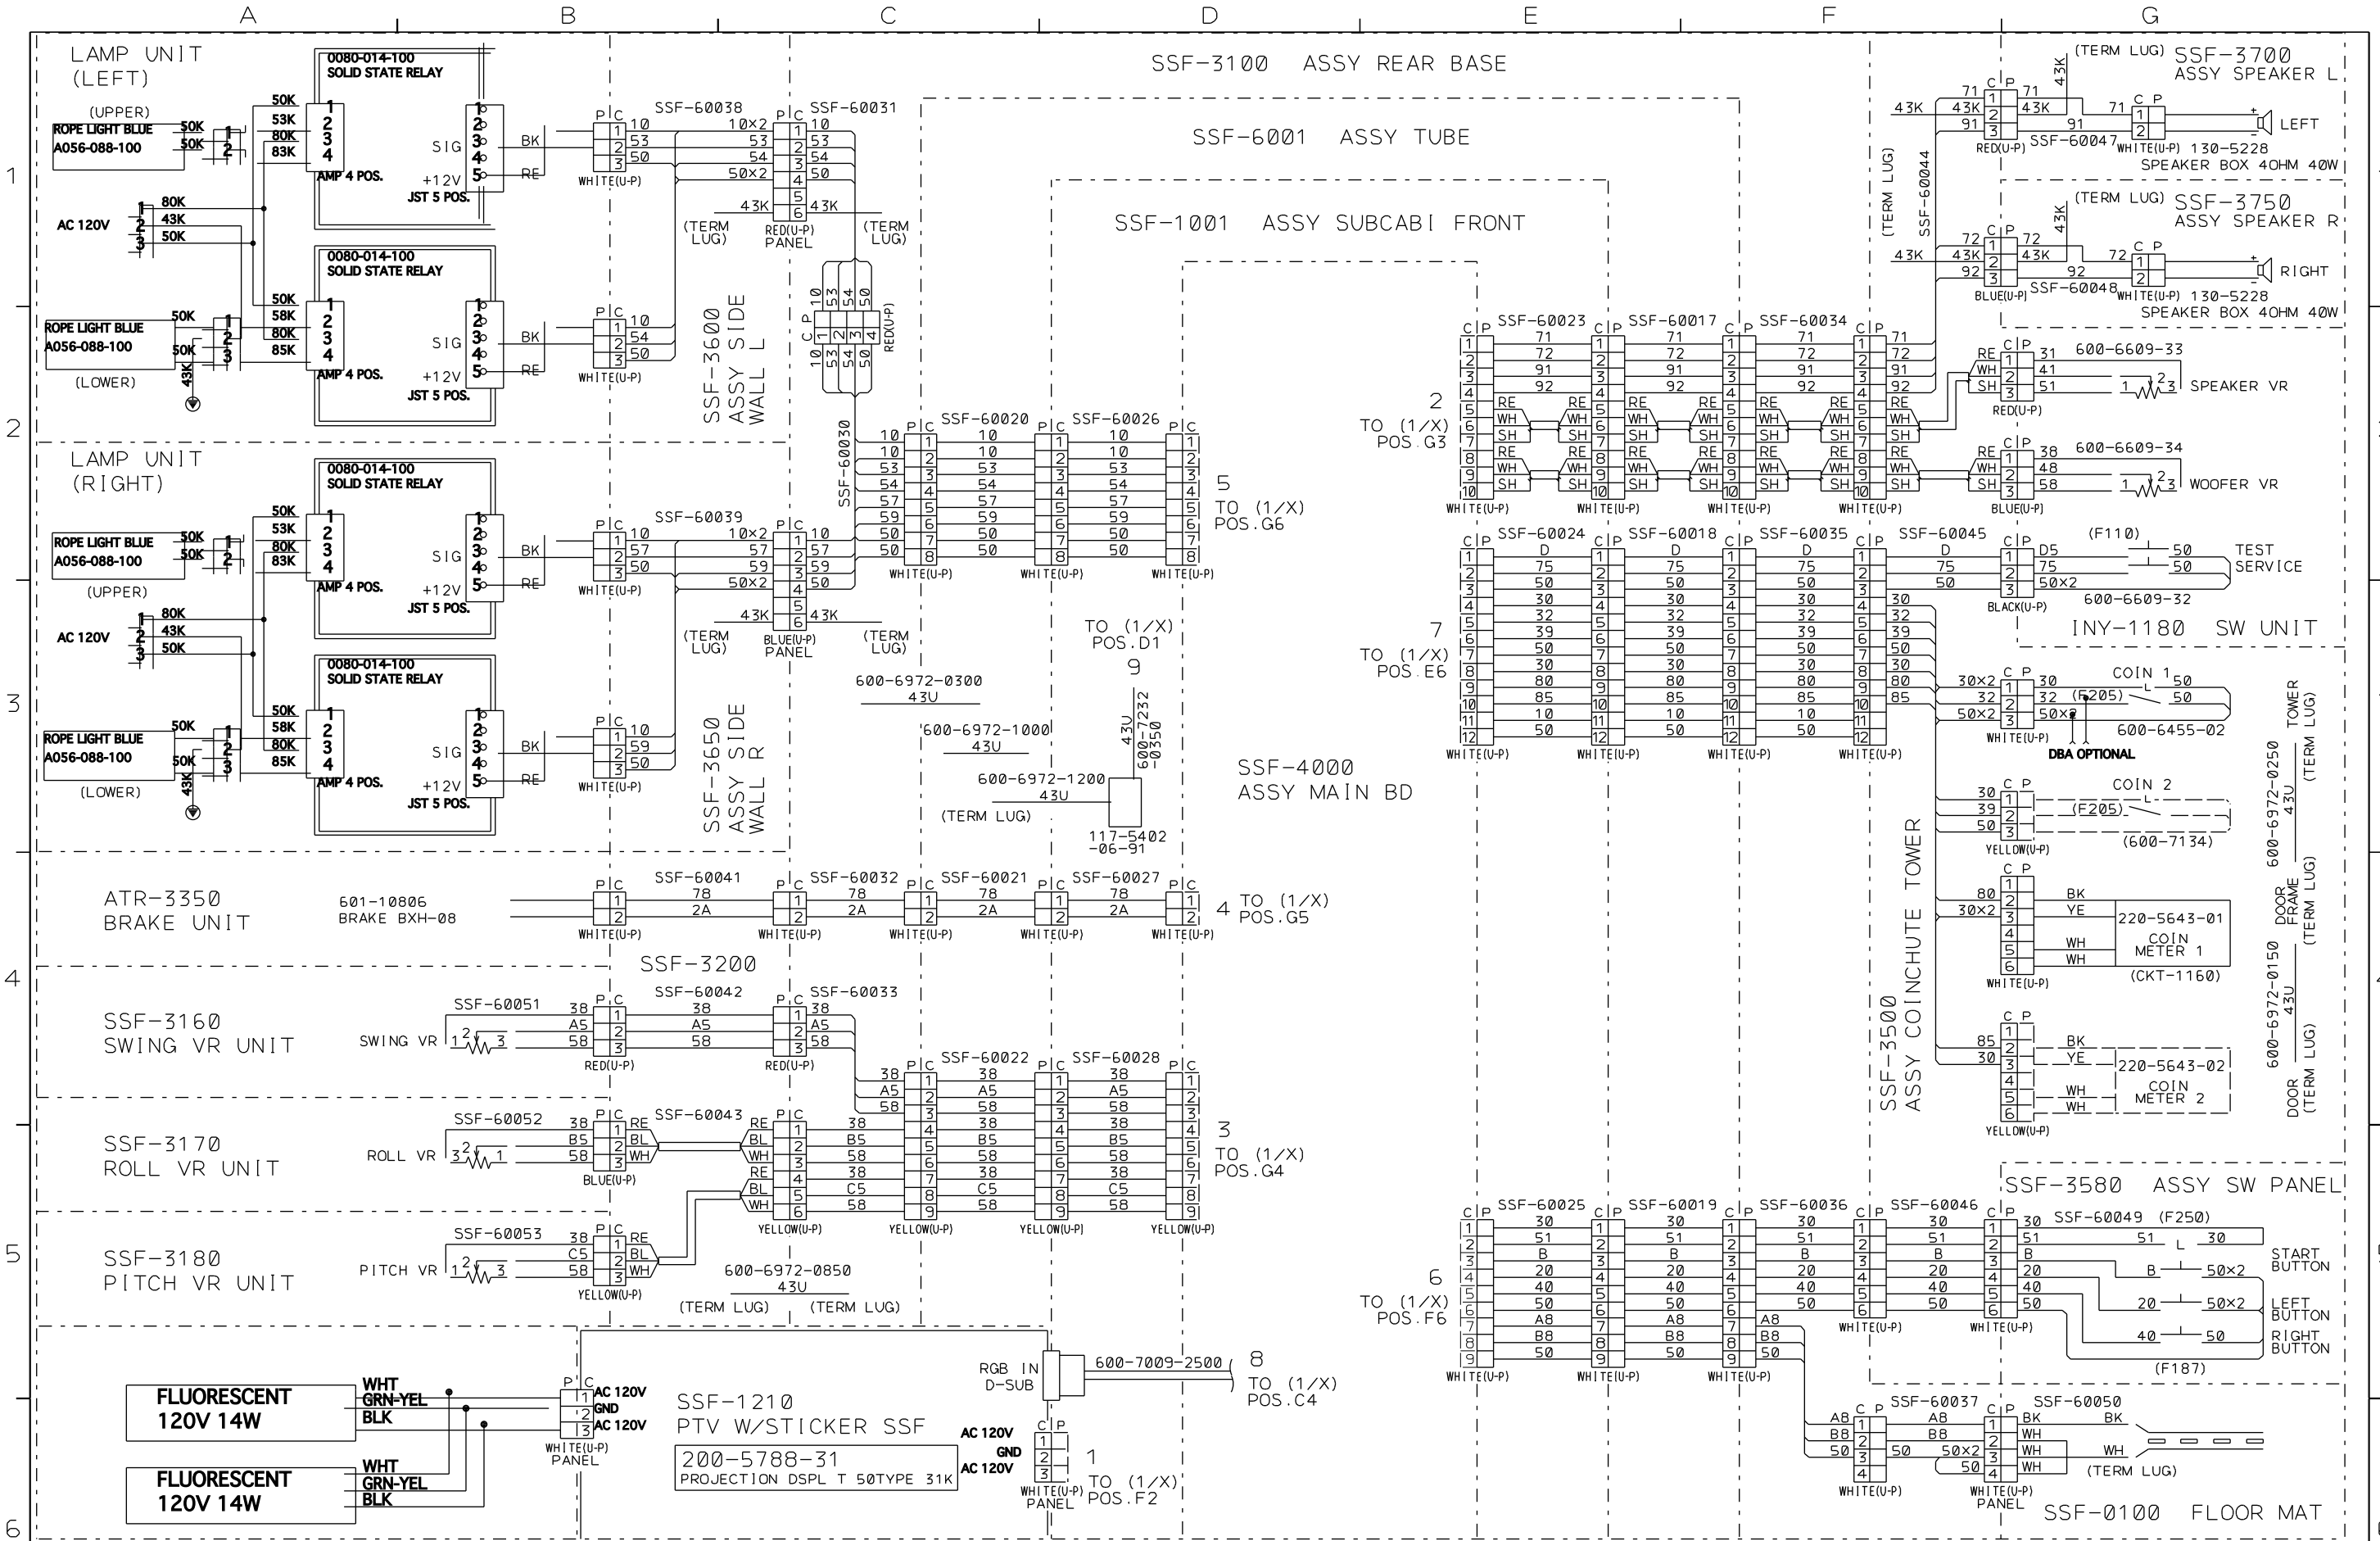

ALTERATION

8	BLACK	E	LIGHT GREEN	50L	WHITE AWG20
7	ORANGE	F	PURPLE	51	WHITE RED
6	WHITE	D	PURPLE	50	WHITE
5	GREEN	C	BROWN		EXAMPLE
4	GREEN	C	BROWN	U	AWG18 UL1015
3	YELLOW	B	SKY BLUE	K	AWG18 UL1015
2	YELLOW	B	SKY BLUE	L	AWG20 UL1007
1	RED	A	PINK		
		9	GRAY		AWG22 UL1007

WIRE COLOR

WIRE COLOR

8	BLACK	E	LIGHT GREEN	50L	WHITE AWG20
7	ORANGE	F	PURPLE	51	WHITE RED
6	WHITE	D	PURPLE	50	WHITE
5	GREEN	C	BROWN		EXAMPLE
4	GREEN	C	BROWN	U	AWG18 UL1015
3	YELLOW	B	SKY BLUE	K	AWG18 UL1015
2	YELLOW	B	SKY BLUE	L	AWG20 UL1007
1	RED	A	PINK		
		9	GRAY		AWG22 UL1007

WIRE COLOR

SSF-0000

TOP-ASS'Y

設計 後藤 3/22-'02

製図 後藤 3/22-'02

検図 小山 3/22-'02

承認 吉本 3/22-'02

SEGA SEGA ENTERPRISES, LTD. THIS DRAWING WILL IN NO WAY BE COPIED 許可なく複製 TO BE RETURNED ON DEMAND. 複製等厳禁

SOUL SURFER

DESCRIPTION

DGM-0129 (2/2)

DIAGRAM No.